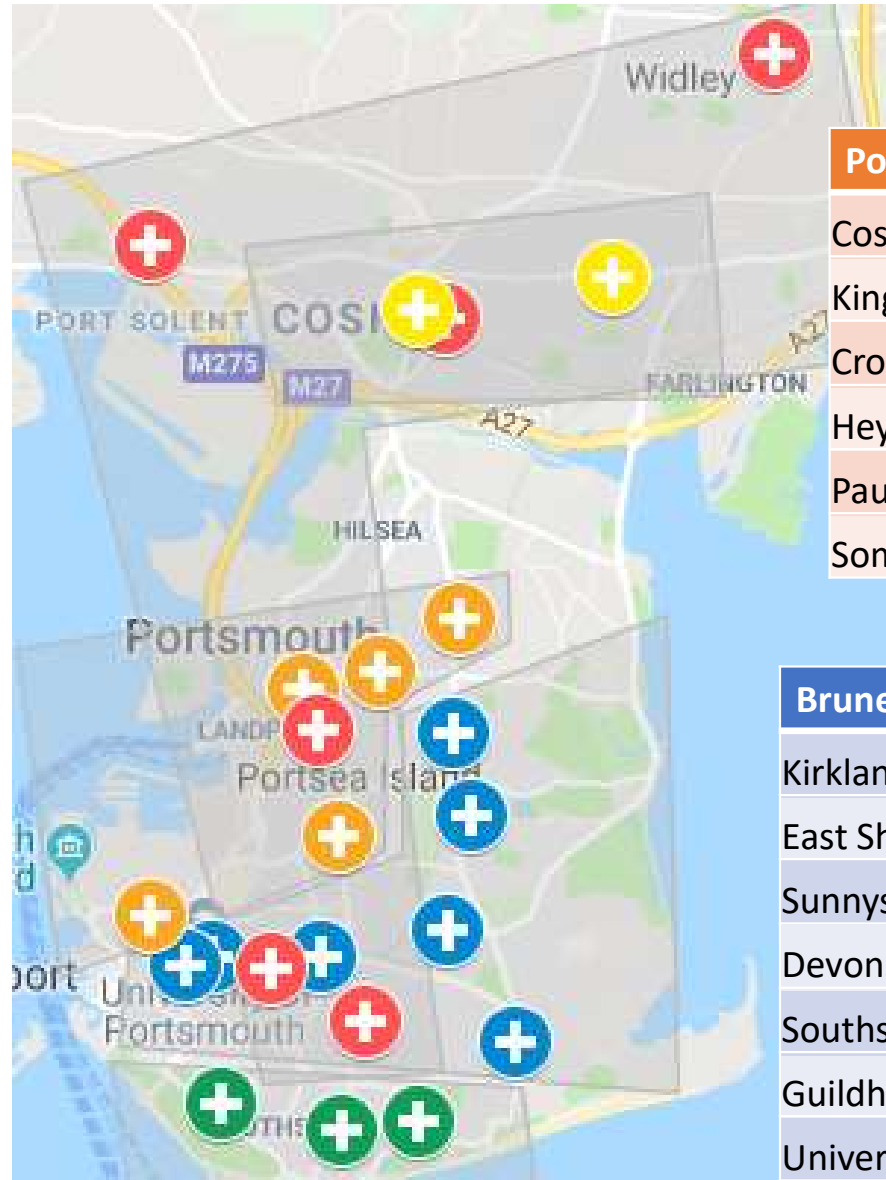

### Portsmouth North

Drayton

North Harbour

### Island City

Lake Road

John Pounds

Hanway

Derby Rod - Copnor Road

Derby Road

### Portsmouth South Coast

Craneswater - Waverley Road

Craneswater - Salisbury Road

Trafalgar

### Brunel

Kirklands

East Shore

Sunnyside

Devonshire

Southsea MC

Guildhall Walk

University